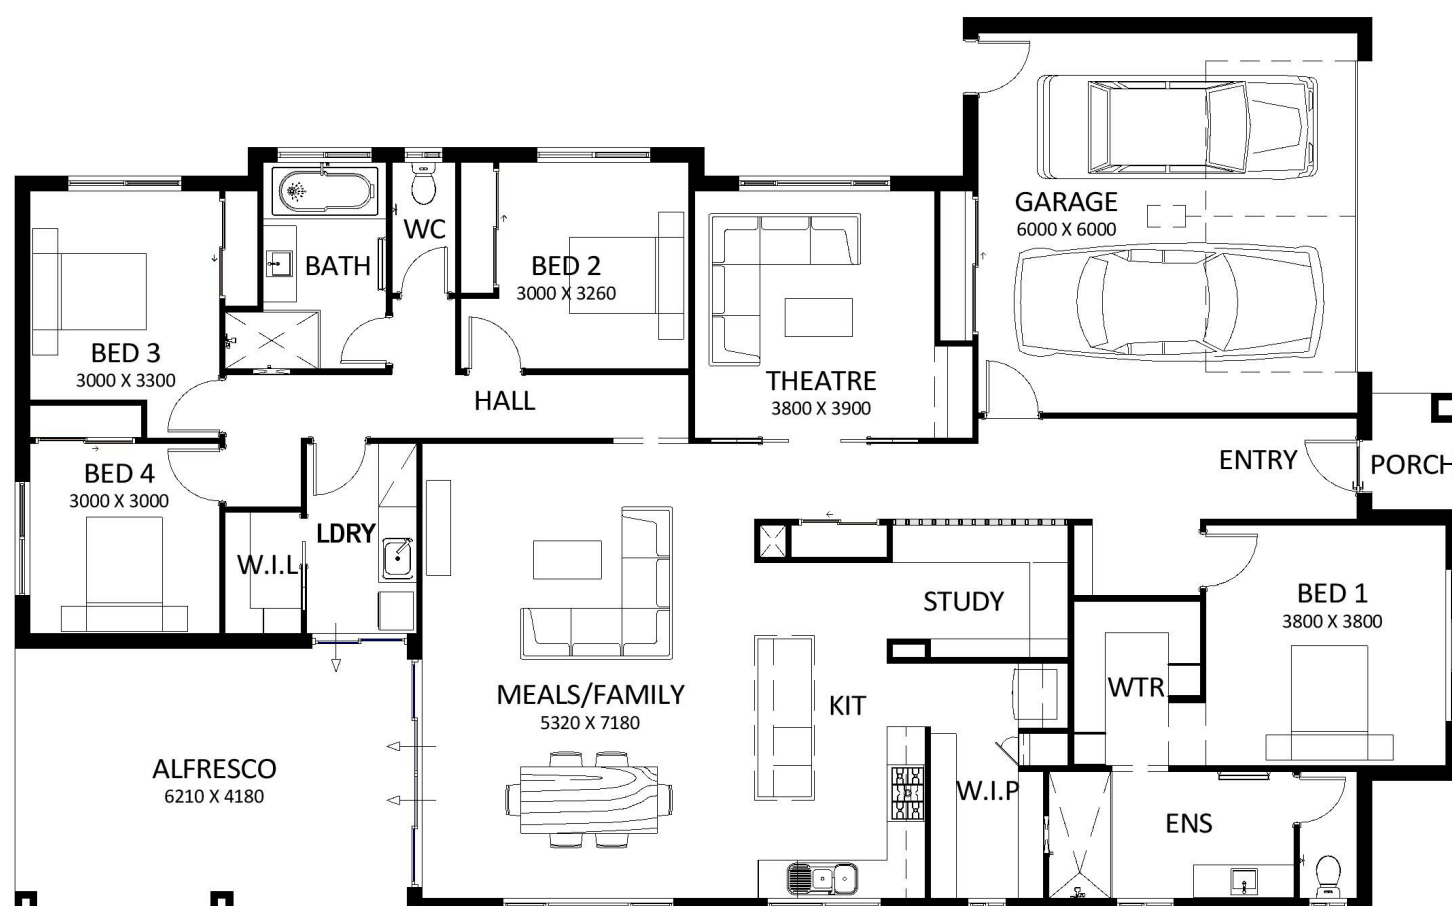

Rivergum

The Rivergum incorporates a generous alfresco, separate theatre and a study nook off the kitchen; you can be cooking tea and helping the kids with their homework all at once!

Rivergum Upgrade facade

Living	208.62m ²	22.46sq
Alfresco	25.96m ²	2.79sq
Porch	2.59m ²	0.28sq
Garage	41.10m ²	4.42sq
Total	278.27m²	29.95sq

House width 14.15m

House length 22.88m

- ✓ Rivergum comes with Essentials inclusions as standard.
- ✓ Ask us how we can customise Rivergum to suit your requirements.

-  4
-  2
-  2
-  2