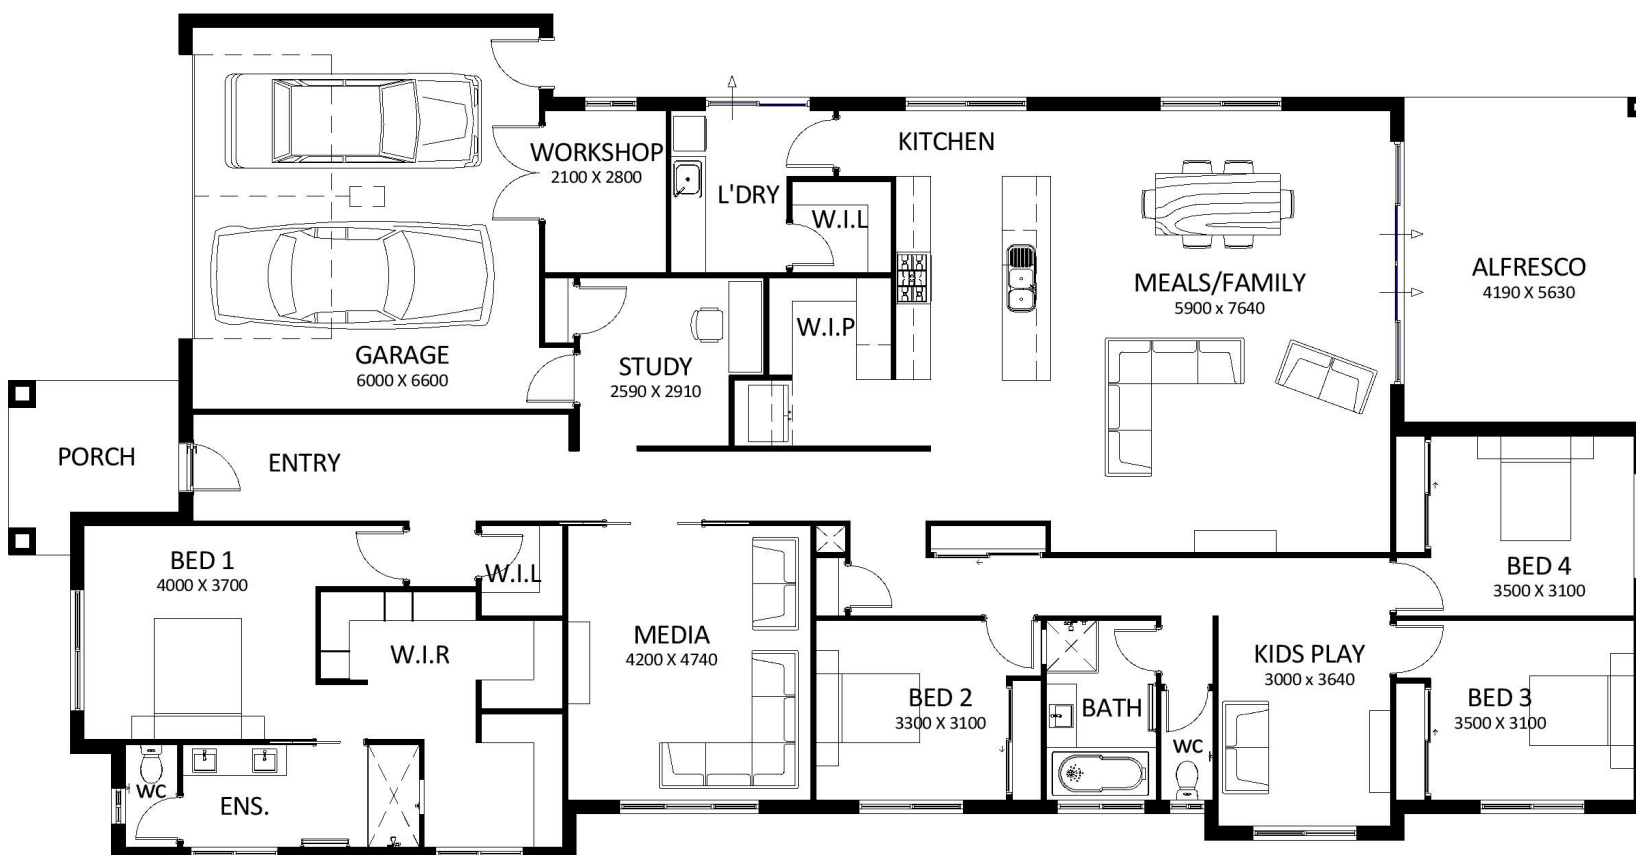

Elite

What's not to love about this design! From the impressive entrance to the oversized walk in robe, you will instantly fall in love.

Elite upgrade facade

- ✓ Elite comes with Essentials inclusions as standard.
- ✓ Ask us how we can customise Elite to suit your requirements.

Living	267.79m ²	28.83sq
Alfresco	23.59m ²	2.54sq
Porch	3.83m ²	0.41sq
Garage	50.32m ²	5.42sq
Total	345.53m²	37.19sq

House width 14.65m

House length 27.30m

-  4
-  3
-  2
-  2